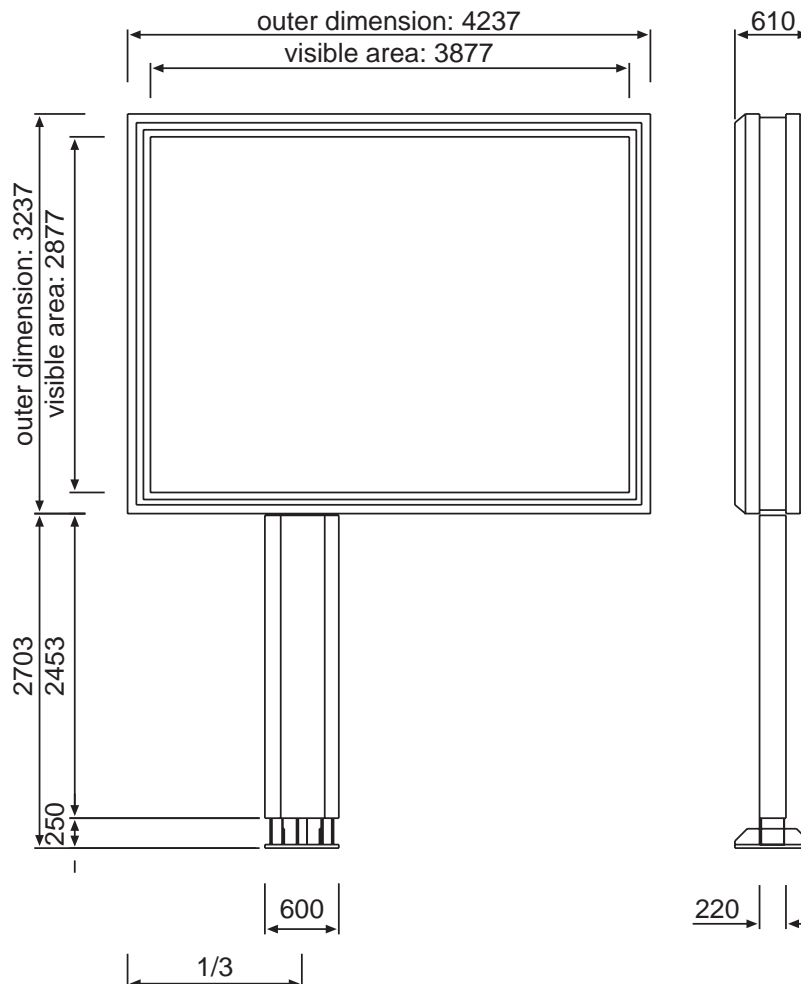

 Scrolling Basic 8-1 8m²

Basic 3X3m wall mounting

poster dimensions: 3000 x 3000

Basic 4X3m monopole

poster dimensions: 4000 x 3000

 Scrolling Basic 8-1 8m²

Basic 8m² monopole

poster dimensions: 3130 x 2300

Basic 8m² wall mounting

poster dimensions: 3130 x 2300

 Scrolling Basic 8-18m²

Basic 6X3m Glazed unit

poster dimensions: 5800 x 3000

Basic 10m² monopole - one side

poster dimensions: 3800 x 2800

 Scrolling Basic 8-18m²

Basic 16/1 monopole

poster dimensions: 3350 x 2350

Basic 16/1 wall mounting

poster dimensions: 3350 x 2350

 Scrolling Basic 8-18m²

Basic 18/1 monopole

poster dimensions: 3560 x 2520

Basic 18/1 wall mounting

poster dimensions: 3560 x 2520

 Scrolling Basic 8-1 8m²

Basic 24/1 monopole

poster dimensions: 5040 x 2380

Basic 24/1 wall mounting

poster dimensions: 5040 x 2380