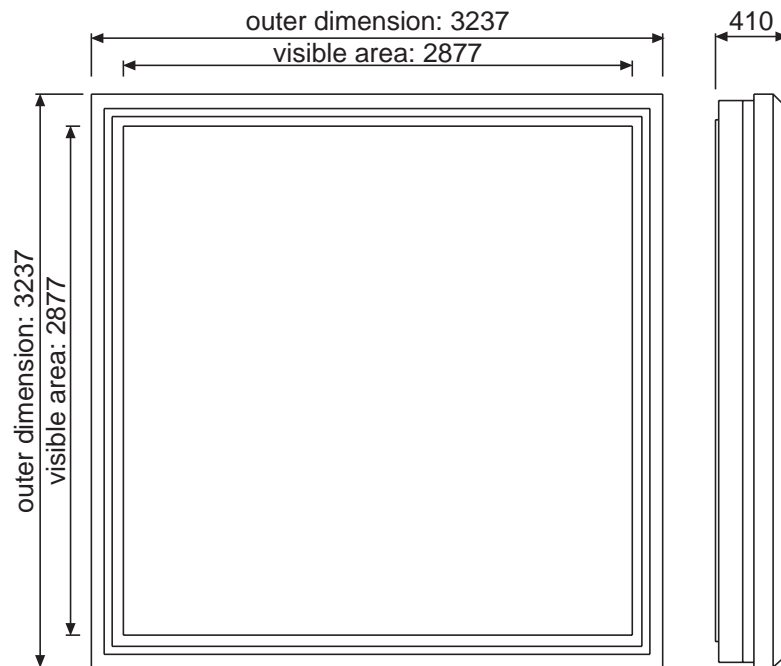

 Scrolling Basic 8-1 8m²

Basic 3X3m wall mounting

poster dimensions: 3000 x 3000

Basic 4X3m monopole

poster dimensions: 4000 x 3000

 Scrolling Basic 8-1 8m²

Basic 8m² monopole

poster dimensions: 3130 x 2300

Basic 8m² wall mounting

poster dimensions: 3130 x 2300

 Scrolling Basic 8-18m²

Basic 6X3m Glazed unit

poster dimensions: 5800 x 3000

Basic 10m² monopole - one side

poster dimensions: 3800 x 2800

 Scrolling Basic 8-18m²

Basic 16/1 monopole

poster dimensions: 3350 x 2350

Basic 16/1 wall mounting

poster dimensions: 3350 x 2350

 Scrolling Basic 8-18m²

Basic 18/1 monopole

poster dimensions: 3560 x 2520

Basic 18/1 wall mounting

poster dimensions: 3560 x 2520

 Scrolling Basic 8-1 8m²

Basic 24/1 monopole

poster dimensions: 5040 x 2380

Basic 24/1 wall mounting

poster dimensions: 5040 x 2380