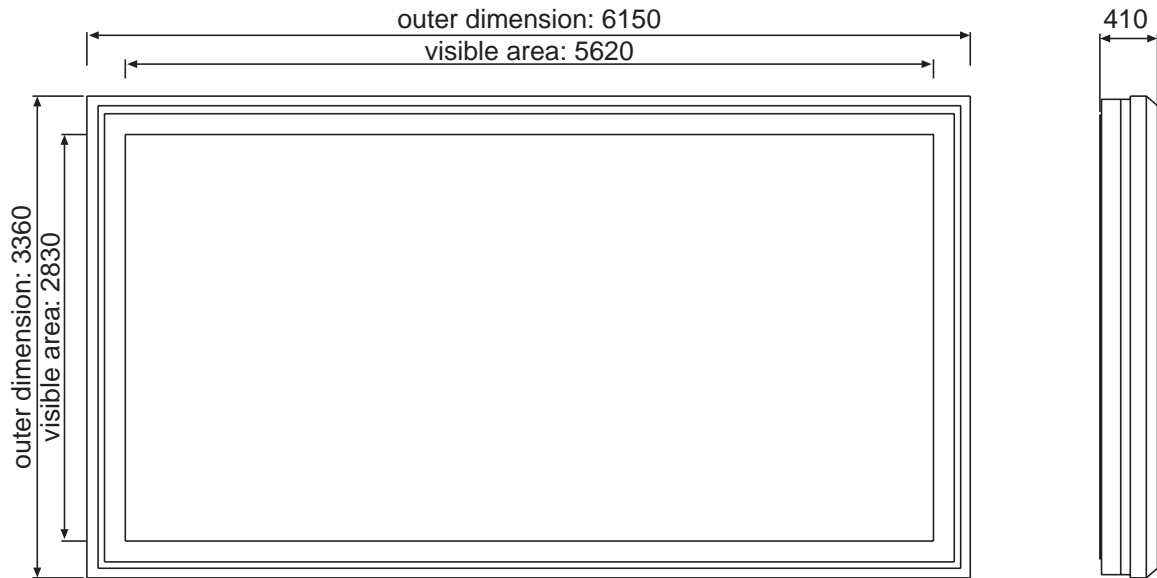

 Scrolling Basic 8-1 8m²

Basic 3X3m wall mounting

poster dimensions: 3000 x 3000

Basic 4X3m monopole

poster dimensions: 4000 x 3000

 Scrolling Basic 8-1 8m²

Basic 8m² monopole

poster dimensions: 3130 x 2300

Basic 8m² wall mounting

poster dimensions: 3130 x 2300

 Scrolling Basic 8-18m²

Basic 6X3m Glazed unit

poster dimensions: 5800 x 3000

Basic 10m² monopole - one side

poster dimensions: 3800 x 2800

 Scrolling Basic 8-18m²

Basic 16/1 monopole

poster dimensions: 3350 x 2350

Basic 16/1 wall mounting

poster dimensions: 3350 x 2350

 Scrolling Basic 8-18m²

Basic 18/1 monopole

poster dimensions: 3560 x 2520

Basic 18/1 wall mounting

poster dimensions: 3560 x 2520

 Scrolling Basic 8-1 8m²

Basic 24/1 monopole

poster dimensions: 5040 x 2380

Basic 24/1 wall mounting

poster dimensions: 5040 x 2380