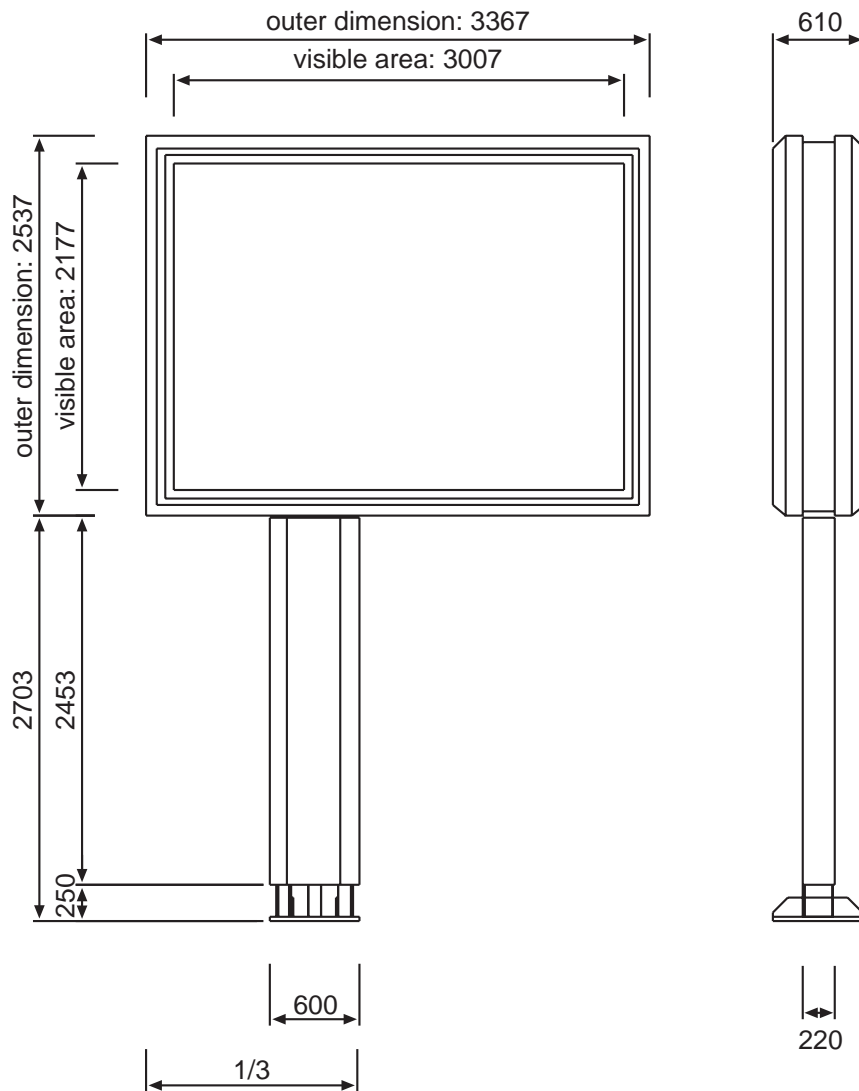

 Scrolling Basic 8-1 8m²

Basic 3X3m wall mounting

poster dimensions: 3000 x 3000

Basic 4X3m monopole

poster dimensions: 4000 x 3000

 Scrolling Basic 8-1 8m²

Basic 8m² monopole

poster dimensions: 3130 x 2300

Basic 8m² wall mounting

poster dimensions: 3130 x 2300

 Scrolling Basic 8-18m²

Basic 6X3m Glazed unit

poster dimensions: 5800 x 3000

Basic 10m² monopole - one side

poster dimensions: 3800 x 2800

 Scrolling Basic 8-18m²

Basic 16/1 monopole

poster dimensions: 3350 x 2350

Basic 16/1 wall mounting

poster dimensions: 3350 x 2350

 Scrolling Basic 8-18m²

Basic 18/1 monopole

poster dimensions: 3560 x 2520

Basic 18/1 wall mounting

poster dimensions: 3560 x 2520

 Scrolling Basic 8-1 8m²

Basic 24/1 monopole

poster dimensions: 5040 x 2380

Basic 24/1 wall mounting

poster dimensions: 5040 x 2380