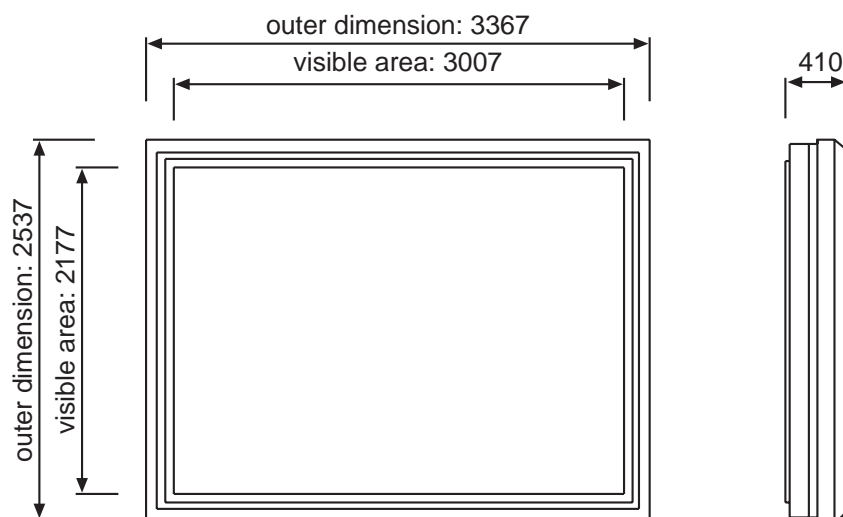

 Scrolling Basic 8-1 8m²

Basic 3X3m wall mounting

poster dimensions: 3000 x 3000

Basic 4X3m monopole

poster dimensions: 4000 x 3000

 Scrolling Basic 8-1 8m²

Basic 8m² monopole

poster dimensions: 3130 x 2300

Basic 8m² wall mounting

poster dimensions: 3130 x 2300

 Scrolling Basic 8-18m²

Basic 6X3m Glazed unit

poster dimensions: 5800 x 3000

Basic 10m² monopole - one side

poster dimensions: 3800 x 2800

 Scrolling Basic 8-18m²

Basic 16/1 monopole

poster dimensions: 3350 x 2350

Basic 16/1 wall mounting

poster dimensions: 3350 x 2350

 Scrolling Basic 8-18m²

Basic 18/1 monopole

poster dimensions: 3560 x 2520

Basic 18/1 wall mounting

poster dimensions: 3560 x 2520

 Scrolling Basic 8-1 8m²

Basic 24/1 monopole

poster dimensions: 5040 x 2380

Basic 24/1 wall mounting

poster dimensions: 5040 x 2380