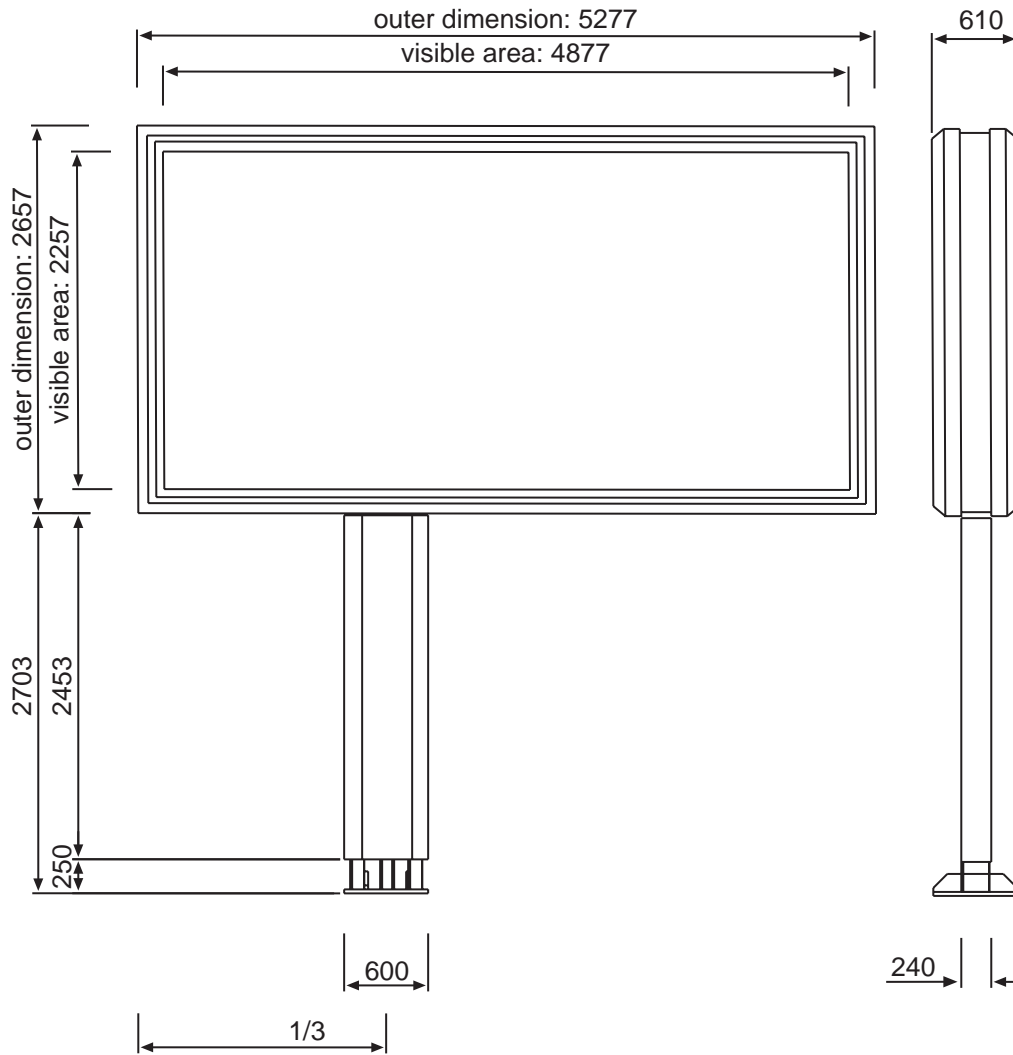

 Scrolling Basic 8-1 8m²

Basic 3X3m wall mounting

poster dimensions: 3000 x 3000

Basic 4X3m monopole

poster dimensions: 4000 x 3000

 Scrolling Basic 8-1 8m²

Basic 8m² monopole

poster dimensions: 3130 x 2300

Basic 8m² wall mounting

poster dimensions: 3130 x 2300

 Scrolling Basic 8-18m²

Basic 6X3m Glazed unit

poster dimensions: 5800 x 3000

Basic 10m² monopole - one side

poster dimensions: 3800 x 2800

 Scrolling Basic 8-18m²

Basic 16/1 monopole

poster dimensions: 3350 x 2350

Basic 16/1 wall mounting

poster dimensions: 3350 x 2350

 Scrolling Basic 8-18m²

Basic 18/1 monopole

poster dimensions: 3560 x 2520

Basic 18/1 wall mounting

poster dimensions: 3560 x 2520

 Scrolling Basic 8-1 8m²

Basic 24/1 monopole

poster dimensions: 5040 x 2380

Basic 24/1 wall mounting

poster dimensions: 5040 x 2380