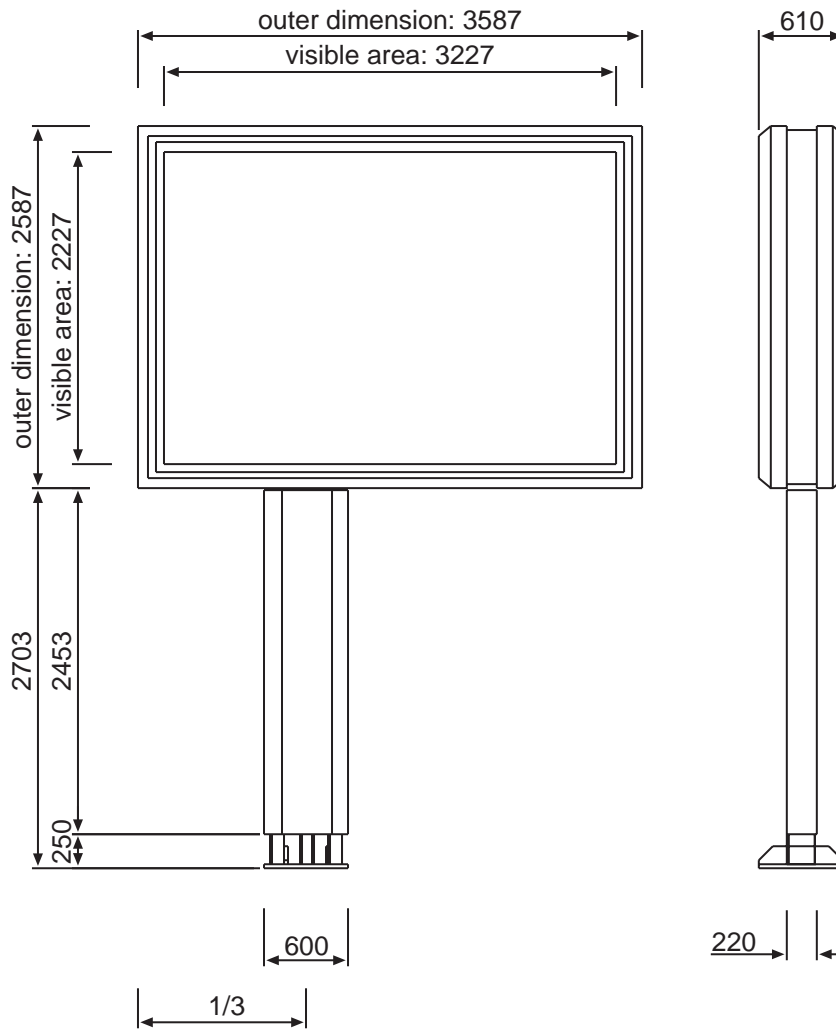

 Scrolling Basic 8-1 8m²

Basic 3X3m wall mounting

poster dimensions: 3000 x 3000

Basic 4X3m monopole

poster dimensions: 4000 x 3000

 Scrolling Basic 8-1 8m²

Basic 8m² monopole

poster dimensions: 3130 x 2300

Basic 8m² wall mounting

poster dimensions: 3130 x 2300

 Scrolling Basic 8-18m²

Basic 6X3m Glazed unit

poster dimensions: 5800 x 3000

Basic 10m² monopole - one side

poster dimensions: 3800 x 2800

 Scrolling Basic 8-18m²

Basic 16/1 monopole

poster dimensions: 3350 x 2350

Basic 16/1 wall mounting

poster dimensions: 3350 x 2350

 Scrolling Basic 8-18m²

Basic 18/1 monopole

poster dimensions: 3560 x 2520

Basic 18/1 wall mounting

poster dimensions: 3560 x 2520

 Scrolling Basic 8-1 8m²

Basic 24/1 monopole

poster dimensions: 5040 x 2380

Basic 24/1 wall mounting

poster dimensions: 5040 x 2380