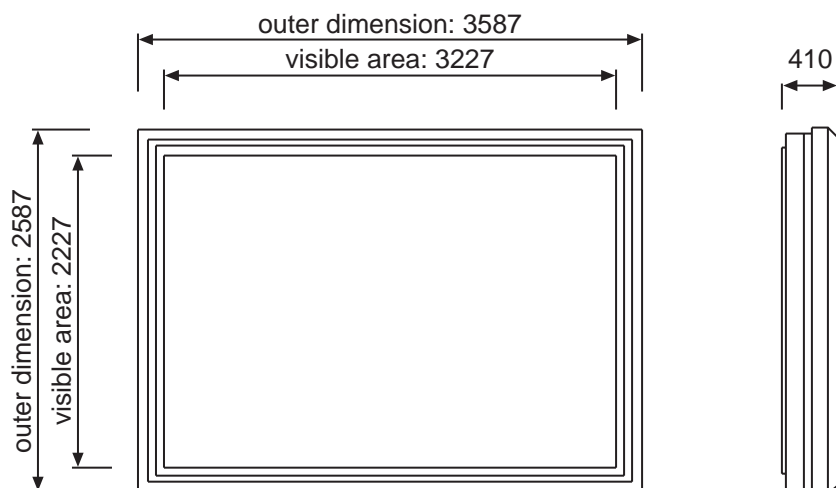

 Scrolling Basic 8-1 8m²

Basic 3X3m wall mounting

poster dimensions: 3000 x 3000

Basic 4X3m monopole

poster dimensions: 4000 x 3000

 Scrolling Basic 8-1 8m²

Basic 8m² monopole

poster dimensions: 3130 x 2300

Basic 8m² wall mounting

poster dimensions: 3130 x 2300

 Scrolling Basic 8-18m²

Basic 6X3m Glazed unit

poster dimensions: 5800 x 3000

Basic 10m² monopole - one side

poster dimensions: 3800 x 2800

 Scrolling Basic 8-18m²

Basic 16/1 monopole

poster dimensions: 3350 x 2350

Basic 16/1 wall mounting

poster dimensions: 3350 x 2350

 Scrolling Basic 8-18m²

Basic 18/1 monopole

poster dimensions: 3560 x 2520

Basic 18/1 wall mounting

poster dimensions: 3560 x 2520

 Scrolling Basic 8-1 8m²

Basic 24/1 monopole

poster dimensions: 5040 x 2380

Basic 24/1 wall mounting

poster dimensions: 5040 x 2380