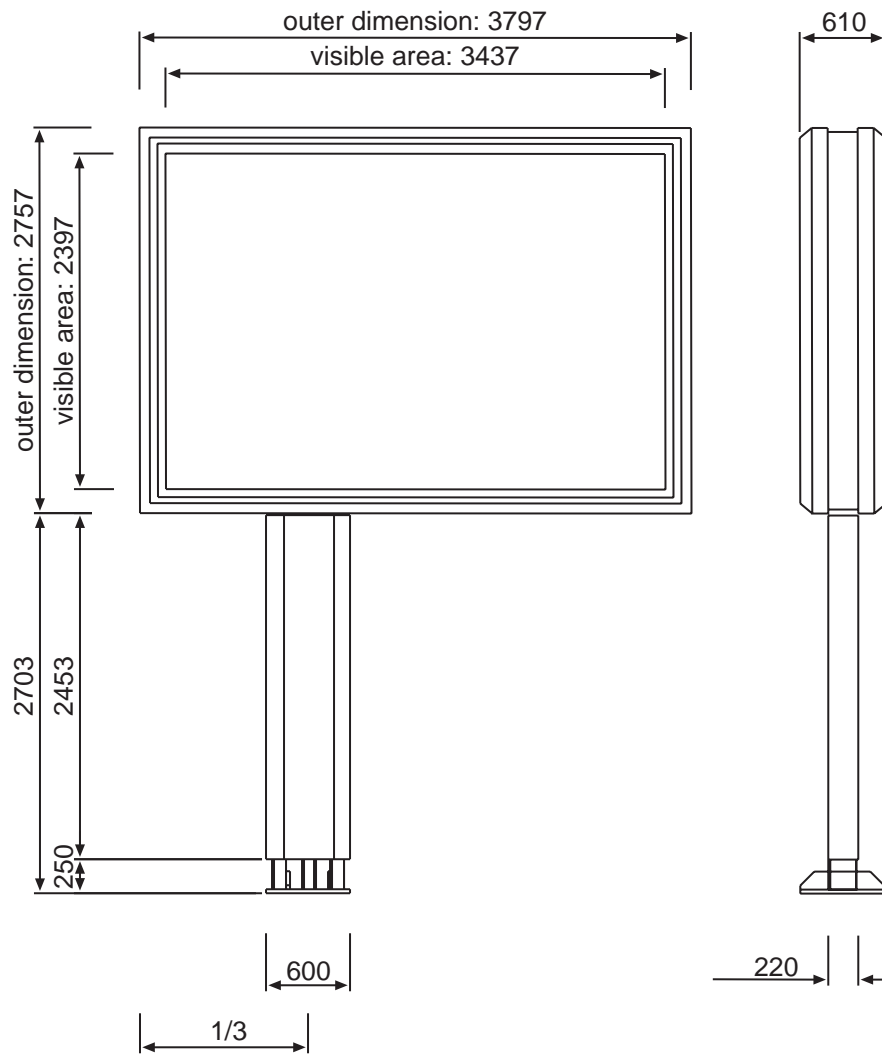

 Scrolling Basic 8-1 8m²

Basic 3X3m wall mounting

poster dimensions: 3000 x 3000

Basic 4X3m monopole

poster dimensions: 4000 x 3000

 Scrolling Basic 8-1 8m²

Basic 8m² monopole

poster dimensions: 3130 x 2300

Basic 8m² wall mounting

poster dimensions: 3130 x 2300

 Scrolling Basic 8-18m²

Basic 6X3m Glazed unit

poster dimensions: 5800 x 3000

Basic 10m² monopole - one side

poster dimensions: 3800 x 2800

 Scrolling Basic 8-18m²

Basic 16/1 monopole

poster dimensions: 3350 x 2350

Basic 16/1 wall mounting

poster dimensions: 3350 x 2350

 Scrolling Basic 8-18m²

Basic 18/1 monopole

poster dimensions: 3560 x 2520

Basic 18/1 wall mounting

poster dimensions: 3560 x 2520

 Scrolling Basic 8-1 8m²

Basic 24/1 monopole

poster dimensions: 5040 x 2380

Basic 24/1 wall mounting

poster dimensions: 5040 x 2380