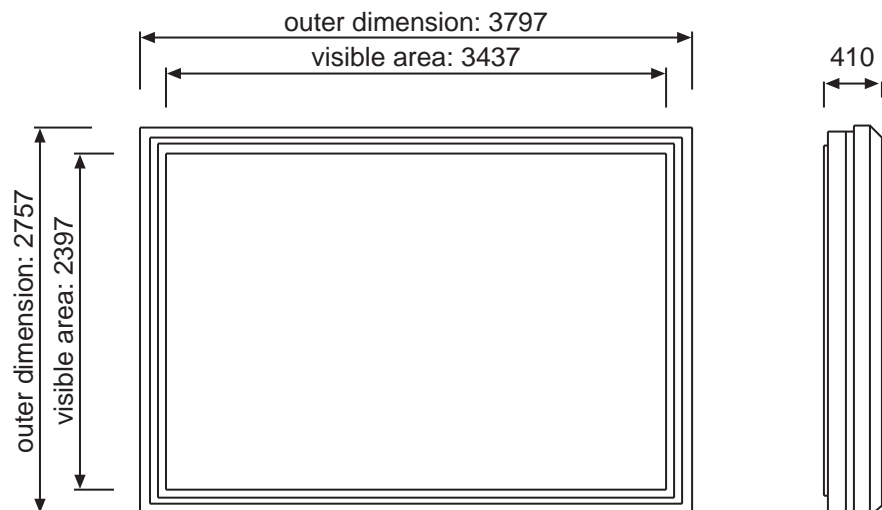

 Scrolling Basic 8-1 8m²

Basic 3X3m wall mounting

poster dimensions: 3000 x 3000

Basic 4X3m monopole

poster dimensions: 4000 x 3000

 Scrolling Basic 8-1 8m²

Basic 8m² monopole

poster dimensions: 3130 x 2300

Basic 8m² wall mounting

poster dimensions: 3130 x 2300

 Scrolling Basic 8-18m²

Basic 6X3m Glazed unit

poster dimensions: 5800 x 3000

Basic 10m² monopole - one side

poster dimensions: 3800 x 2800

 Scrolling Basic 8-18m²

Basic 16/1 monopole

poster dimensions: 3350 x 2350

Basic 16/1 wall mounting

poster dimensions: 3350 x 2350

 Scrolling Basic 8-18m²

Basic 18/1 monopole

poster dimensions: 3560 x 2520

Basic 18/1 wall mounting

poster dimensions: 3560 x 2520

 Scrolling Basic 8-1 8m²

Basic 24/1 monopole

poster dimensions: 5040 x 2380

Basic 24/1 wall mounting

poster dimensions: 5040 x 2380