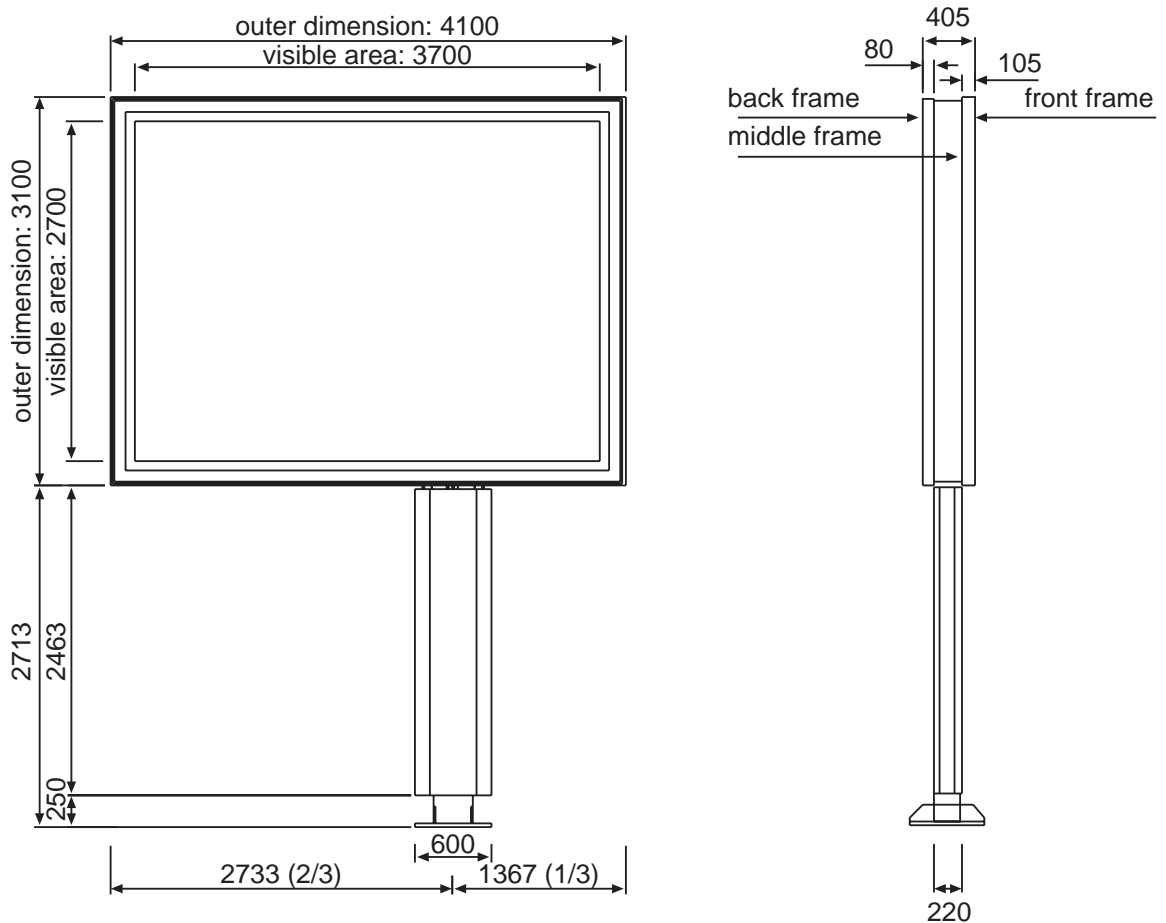

 Scrolling Basic 8-1 8m²

Basic 3X3m wall mounting

poster dimensions: 3000 x 3000

Basic 4X3m monopole

poster dimensions: 4000 x 3000

 Scrolling Basic 8-1 8m²

Basic 8m² monopole

poster dimensions: 3130 x 2300

Basic 8m² wall mounting

poster dimensions: 3130 x 2300

 Scrolling Basic 8-18m²

Basic 6X3m Glazed unit

poster dimensions: 5800 x 3000

Basic 10m² monopole - one side

poster dimensions: 3800 x 2800

 Scrolling Basic 8-18m²

Basic 16/1 monopole

poster dimensions: 3350 x 2350

Basic 16/1 wall mounting

poster dimensions: 3350 x 2350

 Scrolling Basic 8-18m²

Basic 18/1 monopole

poster dimensions: 3560 x 2520

Basic 18/1 wall mounting

poster dimensions: 3560 x 2520

 Scrolling Basic 8-1 8m²

Basic 24/1 monopole

poster dimensions: 5040 x 2380

Basic 24/1 wall mounting

poster dimensions: 5040 x 2380