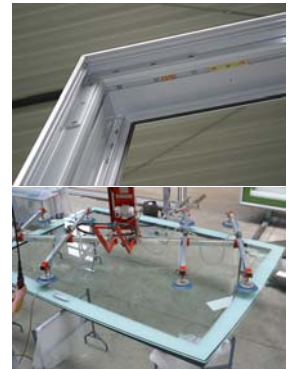

Scrolling system

- 2-motor system (0,25 KW each, 4x3, 6x3 meter 0,37KW)), operated by inverters
- two fixed aluminium rolls with t-nut for upper and lower transport sheet one upper (long) and one lower (short) transport sheet, one side with keder (to fit in t-nut of rolls) and one side with zipper)
- scroller system for up to 5 images
- each scroller side operated by one inductive sensor
- all mechanical parts protected against oxidation
- all parts easy to change
- poster with low distance to front glass
- operation temperatures from -25 to plus 50 degrees Celsius outside temperature

Illumination

- shadow free illumination, T8 fluorescent lamps
- electronic ballasts

Motion Control

- integrated in scrolling box,
- image changing time +/- 3 seconds
- image showing times individually adjustable
- operated by handset ,access via plug-in outside box
- modem and synchronizing as option, can be equipped later

Wiring of whole electric circuit in reference to international standards CE, VDE etc.

Foundation (comes with monopole option)

- referring to static calculation which will be delivered with unit

Handset optional, one handset can operate multiple units