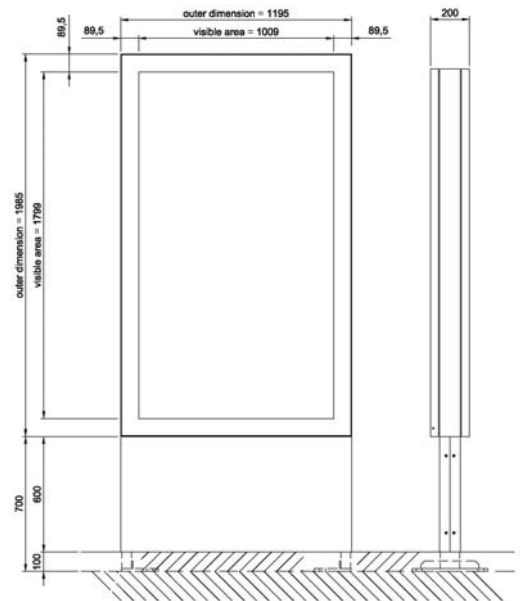

82" High-Definition LCD Display

Image preparation

Slide show, animated movies.... Possibilities are unlimited.

Image transfer

Various feeds are possible. Content can optionally be managed via WLAN, LAN GPRS, or even simply by USB plug.

Special features

Security glass and ambient light control. Elegantly-designed aluminium enclosure for both indoor and outdoor use.

Resolution	1920 x 1080 pixel Full HD
Pixel pitch	0,941mm
Brightness	700 nits (cd/m ²)
Contrast ratio	1.500:1
Viewing angle	89°/89°/89°/89° (U/D/L/R)
Temperature range (ambient)	- 40°C to +45°C
Brand customization	LED signs in the housing, custom design of the monopole, logo applications in various styles, choose any RAL-colour as a corporate match.
Controller	An integrated media player (Mini-PC) or a graphic card with controlling options and content memory can be installed.

Outer dimensions	1195mm x 1985mm x 200mm
Active area	1016mm x 1806mm
Weight	approx. 200kgs, depending on design
Power consumption	approx. 1600 watts, depending on options

Options

Content-management network software and network-based infrastructure for operating multiple screens; TV-Coverage; Integrated speakers.